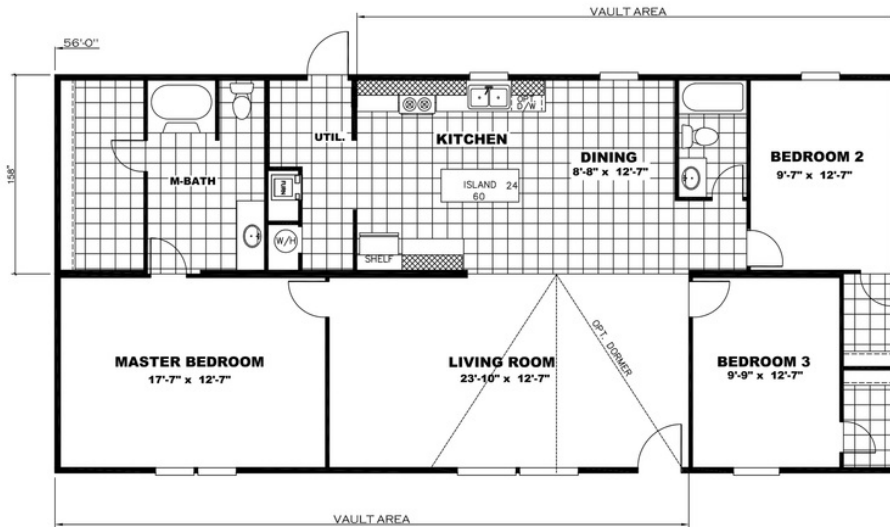

BEAUREGARD

BEAUREGARD Model number: 42TRU28563RH19
3 beds • 2 baths • 1568 sq.ft. • 28' width • 56' depth

Our home building facilities invest in continuous product and process improvements. Plans, dimensions, features, materials, specifications and availability are subject to change without notice or obligation. Renderings and floor plans are representative likenesses of our homes and may differ from the actual homes. We invite you to tour a Home Center near you and inspect the highest value in quality housing available or call (337) 436-7822 to speak with a Home Consultant. Copyright 2017, CMH. All rights reserved.

BEAUREGARD Model number: 42TRU28563RH19

3 beds • 2 baths • 1568 sq.ft. • 28' width • 56' depth

Our home building facilities invest in continuous product and process improvements. Plans, dimensions, features, materials, specifications and availability are subject to change without notice or obligation. Renderings and floor plans are representative likenesses of our homes and may differ from the actual homes. We invite you to tour a Home Center near you and inspect the highest value in quality housing available or call (337) 436-7822 to speak with a Home Consultant. Copyright 2017, CMH. All rights reserved.