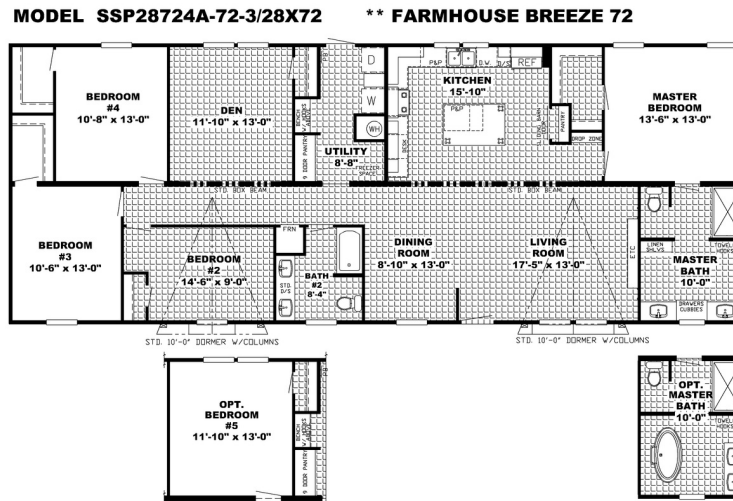

FARMHOUSE BREEZE

FARMHOUSE BREEZE Model number: 41SSP28724AH20

4 beds • 2 baths • 2016 sq.ft. • 28' width • 72' depth

Our home building facilities invest in continuous product and process improvements. Plans, dimensions, features, materials, specifications and availability are subject to change without notice or obligation. Renderings and floor plans are representative likenesses of our homes and may differ from the actual homes. We invite you to tour a Home Center near you and inspect the highest value in quality housing available or call (337) 436-7822 to speak with a Home Consultant. Copyright 2017, CMH. All rights reserved.