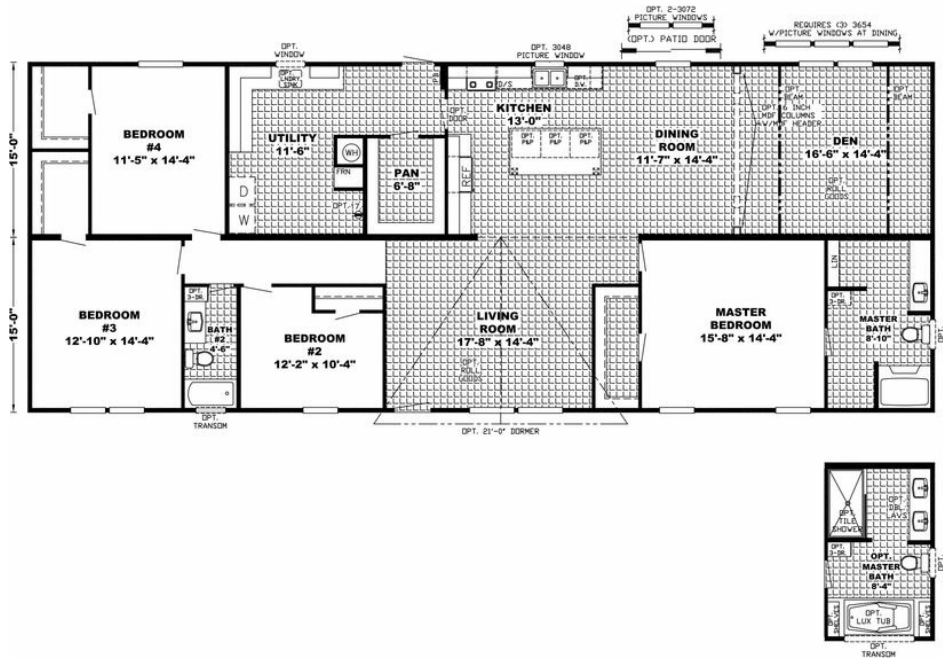

MIKE VII Model number: 41SIG32784AH19

4 beds • 2 baths • 2496 sq.ft. • 32' width • 78' depth

Our home building facilities invest in continuous product and process improvements. Plans, dimensions, features, materials, specifications and availability are subject to change without notice or obligation. Renderings and floor plans are representative likenesses of our homes and may differ from the actual homes. We invite you to tour a Home Center near you and inspect the highest value in quality housing available or call (337) 436-7822 to speak with a Home Consultant. Copyright 2017, CMH. All rights reserved.