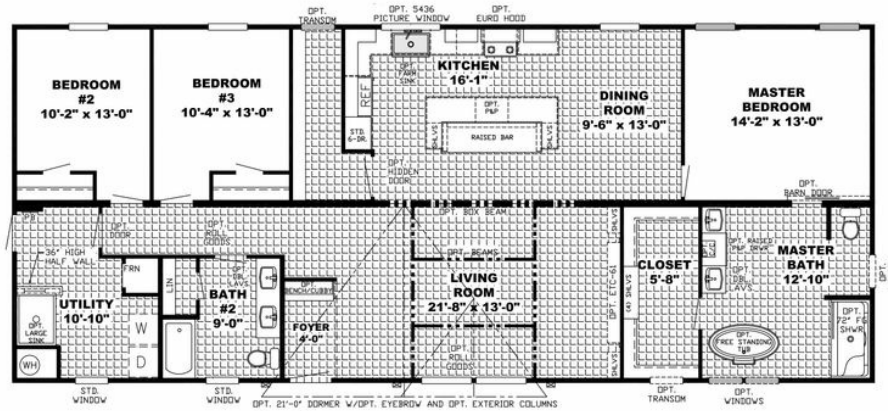

THE FIDEAUX

THE FIDEAUX Model number: 41SIG28663AH19

3 beds • 2 baths • 1848 sq.ft. • 28' width • 66' depth

Our home building facilities invest in continuous product and process improvements. Plans, dimensions, features, materials, specifications and availability are subject to change without notice or obligation. Renderings and floor plans are representative likenesses of our homes and may differ from the actual homes. We invite you to tour a Home Center near you and inspect the highest value in quality housing available or call (337) 436-7822 to speak with a Home Consultant. Copyright 2017, CMH. All rights reserved.