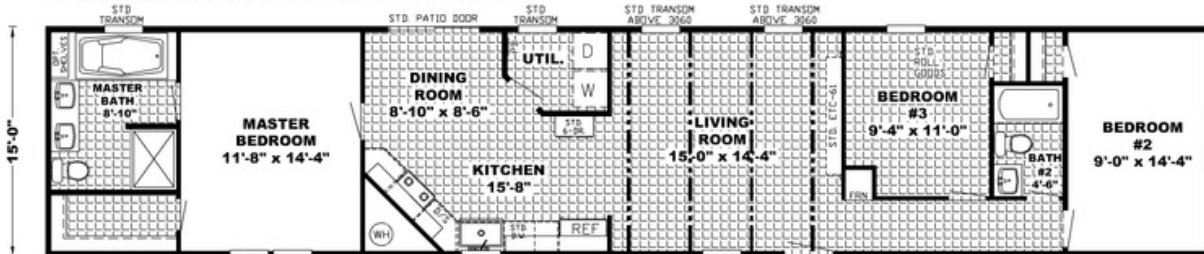

TIGRESS fully setup in Tommasi \$65,995

Model number: 41ANN16763FH19

3 beds • 2 baths • 1216 sq.ft. • 16' width • 76' depth

Our home building facilities invest in continuous product and process improvements. Plans, dimensions, features, materials, specifications and availability are subject to change without notice or obligation. Renderings and floor plans are representative likenesses of our homes and may differ from the actual homes. We invite you to tour a Home Center near you and inspect the highest value in quality housing available or call (337) 436-7822 to speak with a Home Consultant. Copyright 2017, CMH. All rights reserved.

MODEL ANN16763F-76-3/16X76

TIGRESS fully setup in Tommasi \$65,995

Model number: 41ANN16763FH19

3 beds • 2 baths • 1216 sq.ft. • 16' width • 76' depth

Our home building facilities invest in continuous product and process improvements. Plans, dimensions, features, materials, specifications and availability are subject to change without notice or obligation. Renderings and floor plans are representative likenesses of our homes and may differ from the actual homes. We invite you to tour a Home Center near you and inspect the highest value in quality housing available or call (337) 436-7822 to speak with a Home Consultant. Copyright 2017, CMH. All rights reserved.