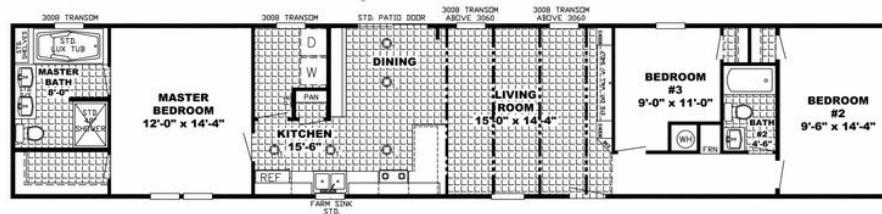

THE ANNIVERSARY 16 fully set up in Dove Creek

Model number: 41ANN16763AH19

3 beds • 2 baths • 1216 sq.ft. • 16' width • 76' depth

Our home building facilities invest in continuous product and process improvements. Plans, dimensions, features, materials, specifications and availability are subject to change without notice or obligation. Renderings and floor plans are representative likenesses of our homes and may differ from the actual homes. We invite you to tour a Home Center near you and inspect the highest value in quality housing available or call (337) 436-7822 to speak with a Home Consultant. Copyright 2017, CMH. All rights reserved.

<https://www.claytonlakecharles.com>

CLAYTON HOMES-LAKE CHARLES

981 GERSTNER MEMORIAL BLVD
LAKE CHARLES, LA 70601

Monday - Thursday: 9am to 6pm
Friday: 9am to 6pm
Saturday: 9am to 5pm
Sunday: Closed

(337) 436-7822