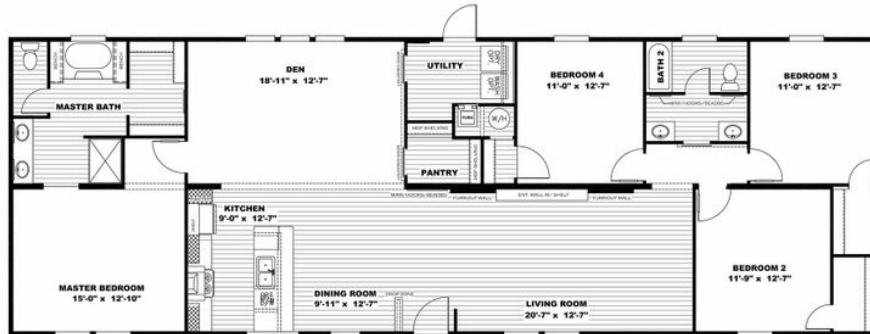

THE BREEZE II lot model for sale

THE BREEZE II lot model for sale

Model number: 41SSP28764EH18

4 beds • 2 baths • 2128 sq.ft. • 28' width • 76' depth

Our home building facilities invest in continuous product and process improvements. Plans, dimensions, features, materials, specifications and availability are subject to change without notice or obligation. Renderings and floor plans are representative likenesses of our homes and may differ from the actual homes. We invite you to tour a Home Center near you and inspect the highest value in quality housing available or call (337) 436-7822 to speak with a Home Consultant. Copyright 2017, CMH. All rights reserved.