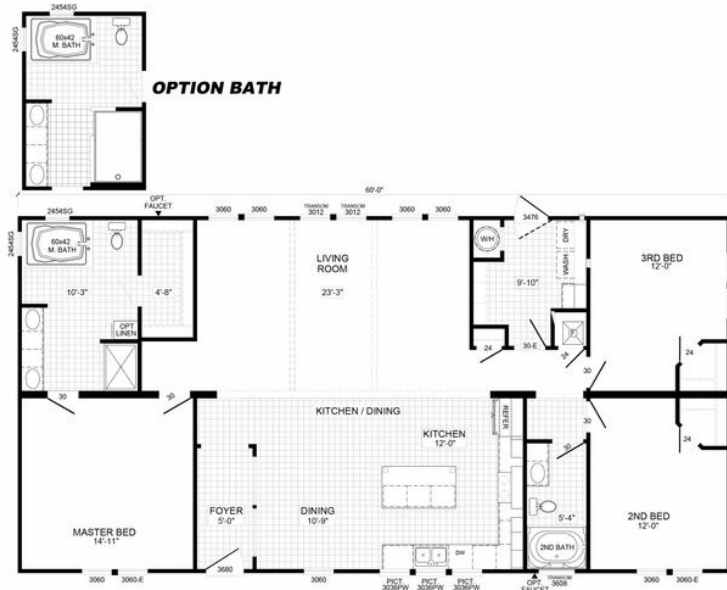

NOEL Model number: 74DYN32603DH19

3 beds • 2 baths • 1920 sq.ft. • 32' width • 60' depth

Our home building facilities invest in continuous product and process improvements. Plans, dimensions, features, materials, specifications and availability are subject to change without notice or obligation. Renderings and floor plans are representative likenesses of our homes and may differ from the actual homes. We invite you to tour a Home Center near you and inspect the highest value in quality housing available or call (337) 436-7822 to speak with a Home Consultant. Copyright 2017, CMH. All rights reserved.