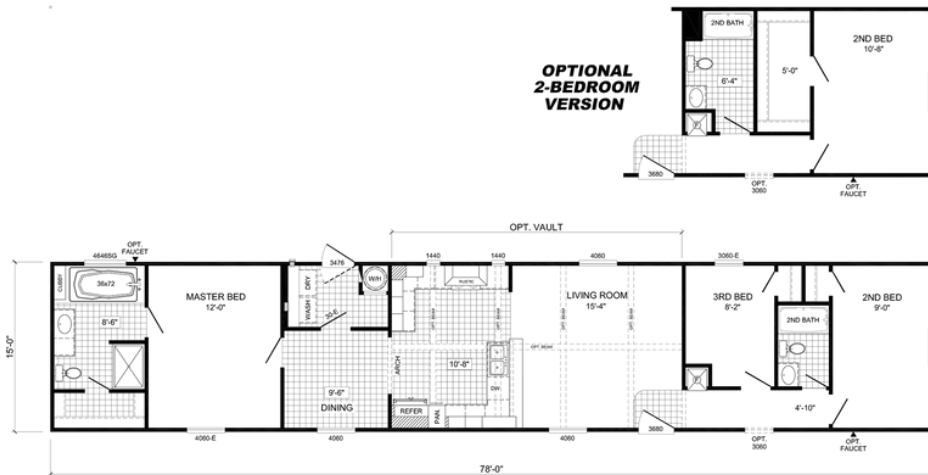

ROUX Model number: 74DYN16783CH19

3 beds • 2 baths • 1248 sq.ft. • 16' width • 78' depth

Our home building facilities invest in continuous product and process improvements. Plans, dimensions, features, materials, specifications and availability are subject to change without notice or obligation. Renderings and floor plans are representative likenesses of our homes and may differ from the actual homes. We invite you to tour a Home Center near you and inspect the highest value in quality housing available or call (337) 436-7822 to speak with a Home Consultant. Copyright 2017, CMH. All rights reserved.