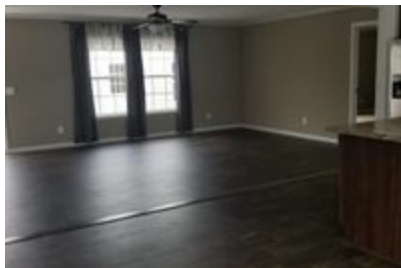

ATCHAFALAYA lot model for sale

ATCHAFALAYA lot model for sale

Model number: 74EXP32684AH18

4 beds • 2 baths • 2176 sq.ft. • 32' width • 68' depth

Our home building facilities invest in continuous product and process improvements. Plans, dimensions, features, materials, specifications and availability are subject to change without notice or obligation. Renderings and floor plans are representative likenesses of our homes and may differ from the actual homes. We invite you to tour a Home Center near you and inspect the highest value in quality housing available or call (337) 436-7822 to speak with a Home Consultant. Copyright 2017, CMH. All rights reserved.